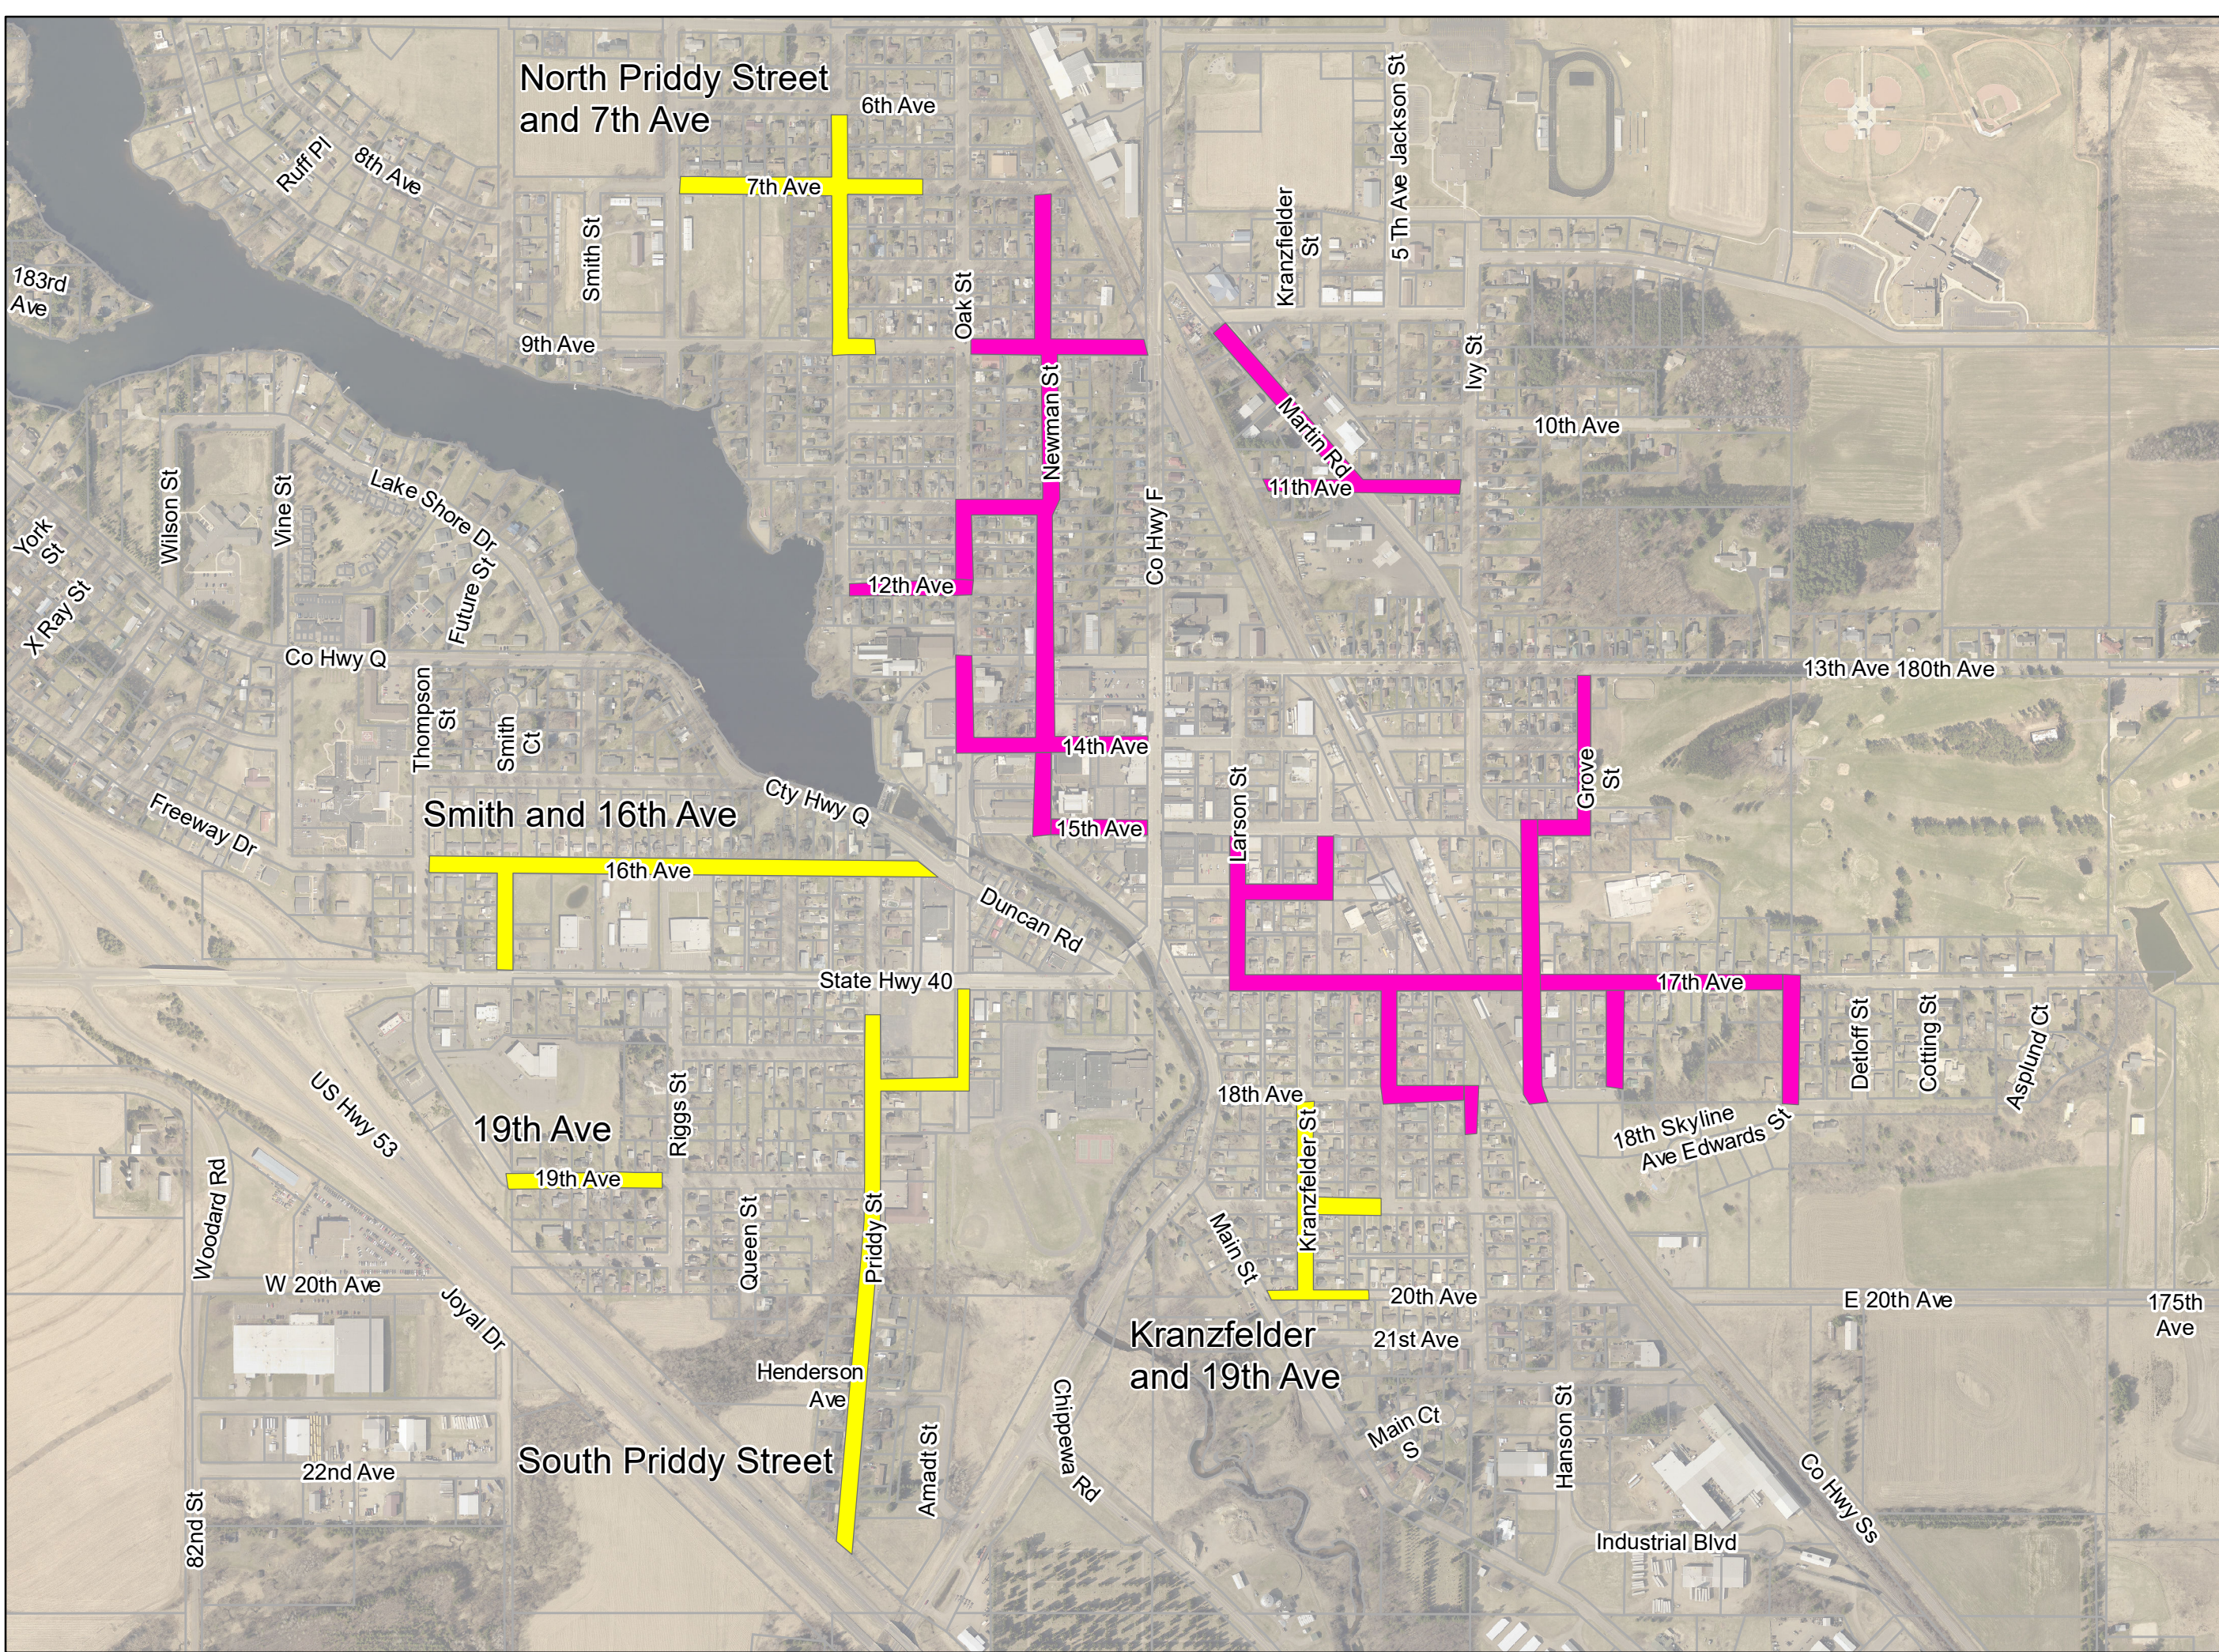

2022-2023 STREET RECONSTRUCTION

BLOOMER, WISCONSIN

Last Revised: April 13, 2021

Legend

Construction Year

 2022

 2023

Engineers-Surveyors-Architects
770 Technology Way, Suite 1A
Chippewa Falls, WI 54729
Phone: 715.861.5226
www.cbssquaredinc.com